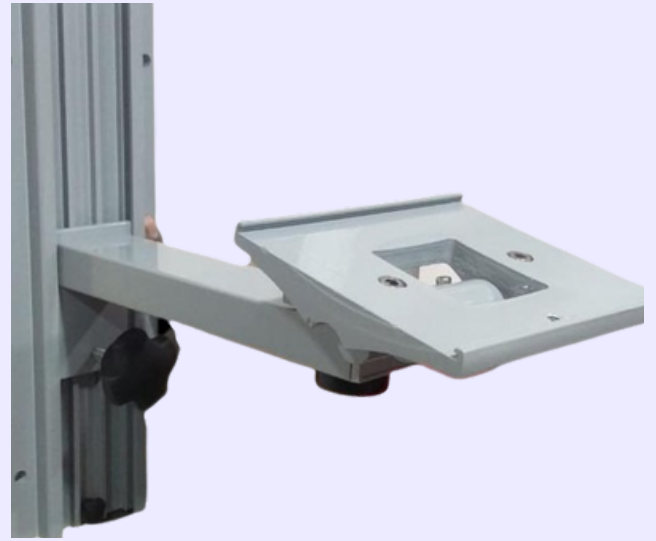

# WALL MOUNT STAND FOR PATIENT MONITOR

**ADJUSTABLE HEIGHT & VIEWING ANGLE**

**ANODIZED/ALUMINIUM  
SILK FINISH**

**PAINTED**

**FIXED VIEWING ANGLE  
ADJUSTABLE HEIGHT  
PAINTED**