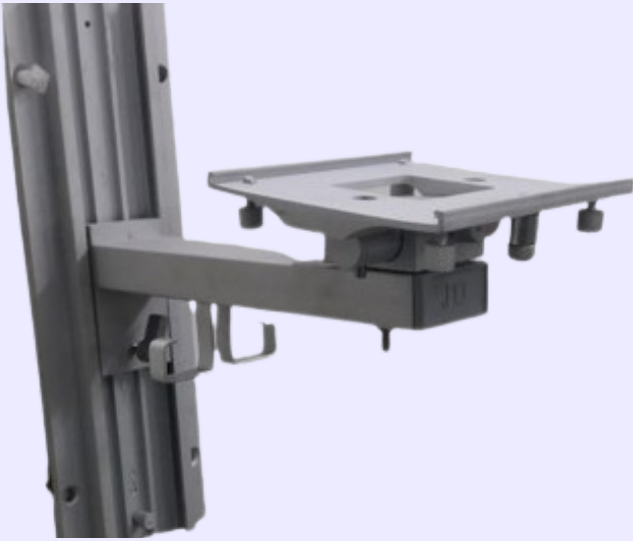

# WALL MOUNT STAND FOR PATIENT MONITOR

**ADJUSTABLE HEIGHT & VIEWING ANGLE**

**ANODIZED/ALUMINIUM  
SILK FINISH**

**PAINTED**

**FIXED VIEWING ANGLE  
ADJUSTABLE HEIGHT  
PAINTED**